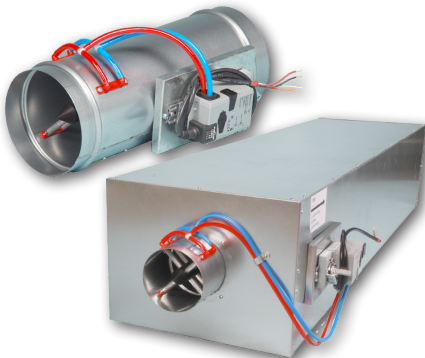

ACTIVE AND PASSIVE CHILLED BEAMS

The finest quality range of high output active beams, used for ventilated heating and cooling applications. These units have 4 pipe coils to allow heating and cooling circuits to run simultaneously, giving constant and responsive control. The design allows a large optimum capacity and also allows the customer to specify the nozzle type and pitch for individual circumstances.

Active beams are made from steel to a large range of customer specified sizes and as such are suitable for various different ceiling systems. Standard finish is PPM 9010, however other (PPM/G) colours are available on request.