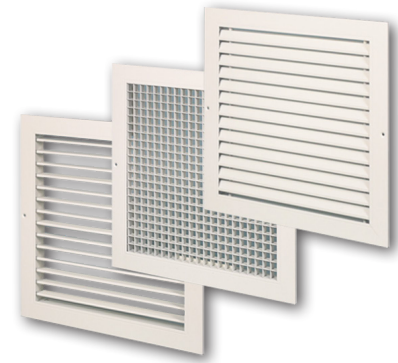

RAL 8014	Sepia brown	RAL 8015	Chestnut brown
RAL 8016	Mahogany brown	RAL 8017	Chocolate brown
RAL 8019	Grey brown	RAL 8022	Black brown
RAL 8023	Orange brown	RAL 8024	Beige brown
RAL 8025	Pale brown	RAL 8028	Terra brown
RAL 8029	Pearl copper	RAL 9001	Cream
RAL 9002	Grey white	RAL 9003	Signal white
RAL 9004	Signal black	RAL 9005	Jet black
RAL 9006	White aluminium	RAL 9007	Grey aluminium
RAL 9010	Pure white	RAL 9011	Graphite black
RAL 9016	Traffic white	RAL 9017	Traffic black
RAL 9018	Papyrus white	RAL 9023	Pearl dark grey

### GRILLES

A complete range of products suitable for all wall, ceiling and floor applications. Most grilles are made from aluminium and have a range of fixed or moveable blades designed to give performance whilst remaining aesthetically pleasing to the eye. Grilles are made to customer specified sizes and colours (PPM/G); standard colour PPM9010 (20% Gloss White). The range is complemented by the Aircell range of polymer Grilles.

### DIFFUSERS

Designed to be installed in various ceiling systems, we have a complete range to suit both performance and aesthetical requirements. Most diffusers are made from aluminium and can be ordered with or without plenum boxes for easy duct work. Diffusers can be ordered in customer specified colours (PPM/G); standard colour is PPM 9010 (20% Gloss White). This range is complemented by the Aircell range of polymer Diffusers.